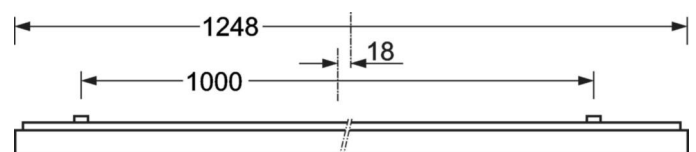

Surface-mounted luminaire - Micro-prismatic diffuser - direct distribution

Steel sheet enclosure, powder-coated rectangular cross-section, integrated Quicklock quick-mount bracket system with catch hook and safety rope for simple and quick mounting; Housing colour traffic white RAL 9016; Homogeneous direct light distribution for VDU-compatibility in accordance with DIN-EN 12464-1; glare reduction through microprism diffuser with special "multilayer" technology and optimised light deflecting foil; Easy installation of the connection, directly on the top of the luminaire with a terminal cover cap; the ETM levels can easily be adjusted from the upper side of the luminaire. Electrical connection via 3-pole connection terminal with plug-in contacts.. If required, an AVA-MH universal mounting aid is available as an accessory. Surface-mounted luminaire for ceiling installation;

## LIGHTING TECHNOLOGY

Placement	LED, Colour rendering/Light colour CRI ≥ 80 / 4000K
Colour tolerance (MacAdam)	3SDCM
Photobiological safety (Luminaire)	RGO
Nominal luminous flux/switching steps (EDM)	3400lm/25W, 3000lm/21W, 2500lm/18W, 2000lm/14W
LED service life	100000h L80/B10 (Tq 25°C), 50000h L90/B50 (Tq 25°C)
Luminaire luminous efficiency	147lm/W-137lm/W
UGR lat./long.	18.6 / 18.9 (25W)

## MECHANICS

Housing colour	traffic white RAL 9016
Dimensions (LxWxH/DxH)	1248mm x 239mm x 62mm
Weight (net)	5kg
Cable entry KE (X/Y)	0mm/0mm
Type of installation	Ceiling-mounted single installation, Ceiling-mounted trunking installation

## Dimensions

L	1248 mm	Length
B	239 mm	Width
H	62 mm	Height
A1	1000 mm	Mounting distance single mounting
A3	248 mm	Mounting distance between luminaires in a light run arrangement
A4	125 mm	Mounting distance (width)
X	0 mm	Distance cable infeed to the center of the luminaire on the X-axis
Y	0 mm	Distance cable infeed to the center of the luminaire on the Y-axis