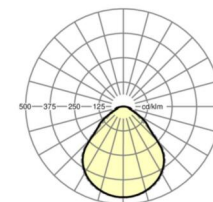

CHARACTERISTICS

Order number	65713024170
EAN number	4020863478408
Commodity code	94051190
Certification mark	IP 20, Protection class I, VDU 65°<3000, ENEC10 VDE, F, Indoor, CE
Impact resistance (IK rating)	IK03
Ambient temperatur	ta 25°C
Warranty period	5 years
State funding programs	BEG - Federal funding for efficient buildings (valid only for Germany)

ELECTRICAL ENGINEERING

Controller	Electronic multi-lumen driver, 4-steps (1 pcs.)
System output	25W-14W
Mains voltage	230V/50Hz
Circuit breakers (inrush current)	22 pieces/B10, 34 pieces/B16, 33 pieces/C10, 54 pieces/C16
Energy efficiency class/light source	C

LIGHTING TECHNOLOGY

Placement	LED, Colour rendering/Light colour CRI ≥ 80 / 4000K
Colour tolerance (MacAdam)	3SDCM
Photobiological safety (Luminaire)	RGO
Nominal luminous flux/switching steps (EDM)	3400lm/25W, 3000lm/21W, 2500lm/18W, 2000lm/14W
LED service life	100000h L80/B10 (Tq 25°C), 50000h L90/B50 (Tq 25°C)
Luminaire luminous efficiency	147lm/W-137lm/W
UGR lat./long.	18.6 / 18.9 (25W)

MECHANICS

Housing colour	traffic white RAL 9016
Dimensions (LxWxH/DxH)	1248mm x 239mm x 62mm
Weight (net)	5kg
Cable entry KE (X/Y)	0mm/0mm
Type of installation	Ceiling-mounted single installation, Ceiling-mounted trunking installation

DEEP-LINK

<https://www.regiolux.de/en/article/65713024170>