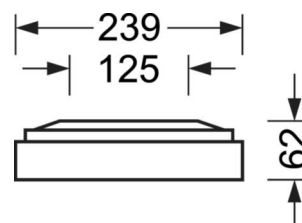

## LIGHTING TECHNOLOGY

Placement	LED, Colour rendering/Light colour CRI ≥ 80 / 4000K
Colour tolerance (MacAdam)	3SDCM
Photobiological safety (Luminaire)	RGO
Nominal luminous flux/switching steps (EDM)	3400lm/25W, 3000lm/21W, 2500lm/18W, 2000lm/14W
LED service life	100000h L80/B10 (Tq 25°C), 50000h L90/B50 (Tq 25°C)
Luminaire luminous efficiency	147lm/W-137lm/W
UGR lat./long.	18.6 / 18.9 (25W)

## MECHANICS

Housing colour	traffic white RAL 9016
Dimensions (LxWxH/DxH)	1248mm x 239mm x 62mm
Weight (net)	5kg
Cable entry KE (X/Y)	0mm/0mm
Type of installation	Ceiling-mounted single installation, Ceiling-mounted trunking installation

## Dimensions

L	1248 mm	Length
B	239 mm	Width
H	62 mm	Height
A1	1000 mm	Mounting distance single mounting
A3	248 mm	Mounting distance between luminaires in a light run arrangement
A4	125 mm	Mounting distance (width)
X	0 mm	Distance cable infeed to the center of the luminaire on the X-axis
Y	0 mm	Distance cable infeed to the center of the luminaire on the Y-axis